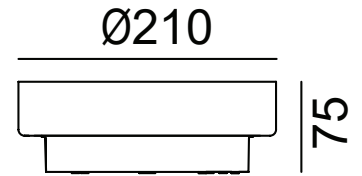

OUTDOOR LIGHT CEILING MOUNTED

TECHNICAL SHEET
KL-OD0065

KEYLIGHT

SPAIN
PRODUCTOS DE ILUMINACION

FEATURES

- 220-240V
- CE ROHS Certified
- Aluminum die-casting body
- PC Diffuser
- 3-years warranty